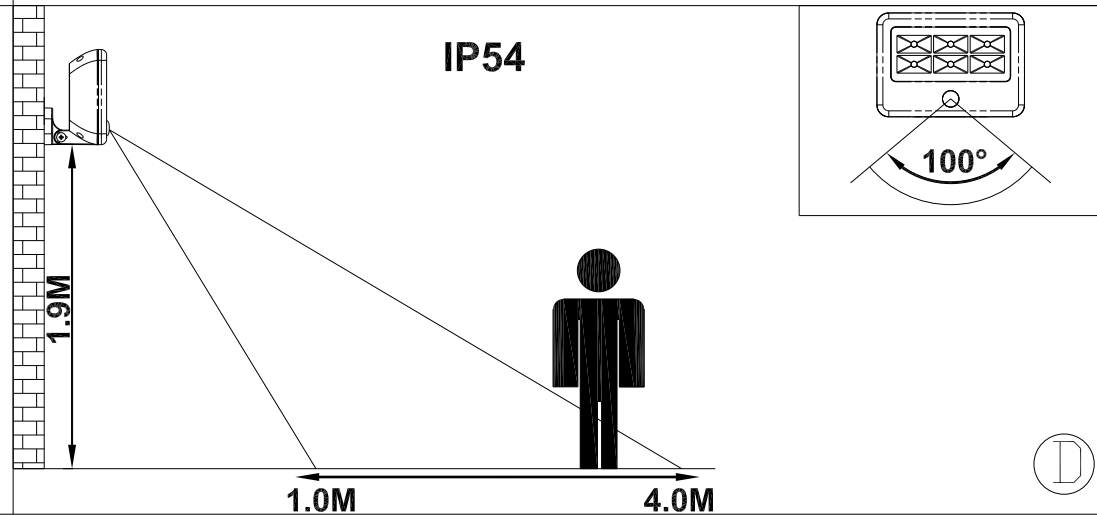

EGLO
my light | my style

LED sensor light
ART.-Nr.: 94399

3X

2X

6X

(A)

(B)

(C)