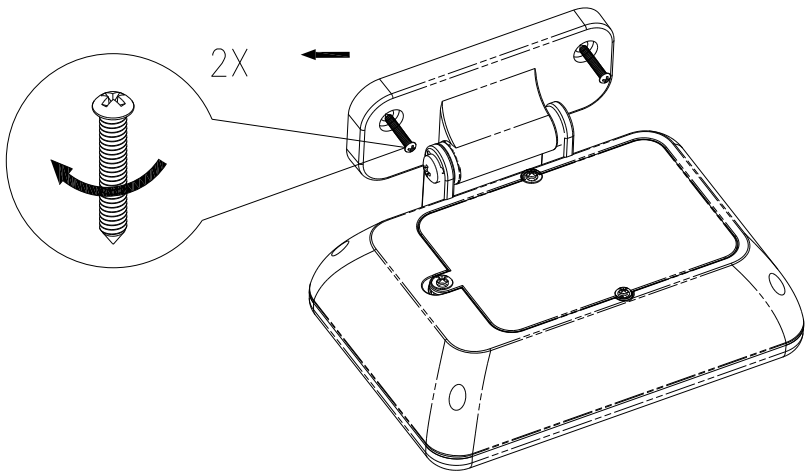

EGLO
my light | my style

LED sensor light
ART.-Nr.: 94399

3X

2X

6X

(A)

(B)

(C)