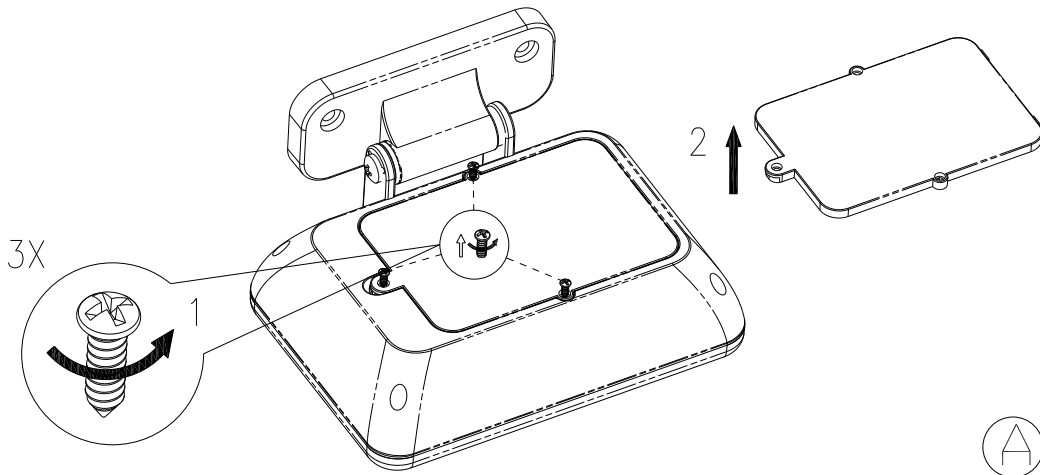

EGLO
my light | my style

LED sensor light
ART.-Nr.: 94399

3X

2X

6X

(A)

(B)

(C)