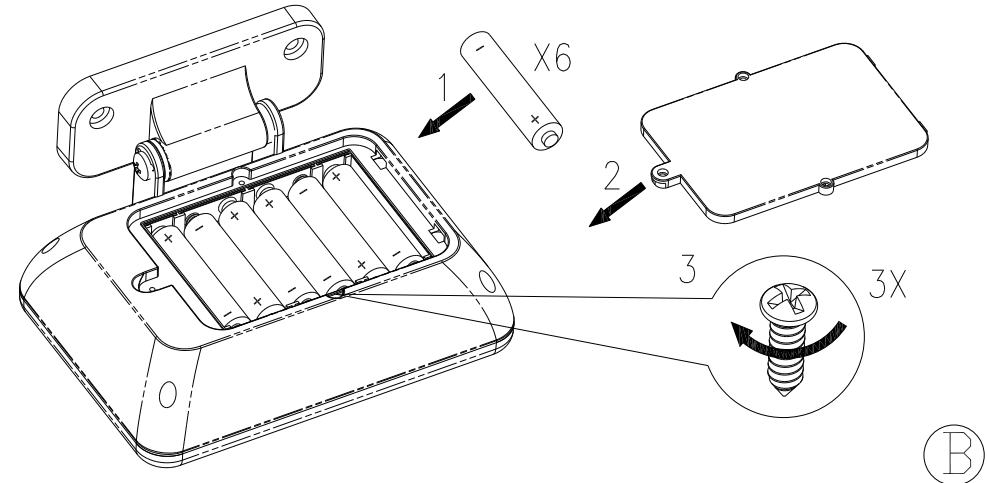

EGLO
my light | my style

LED sensor light
ART.-Nr.: 94399

3X

2X

6X

(A)

(B)

(C)